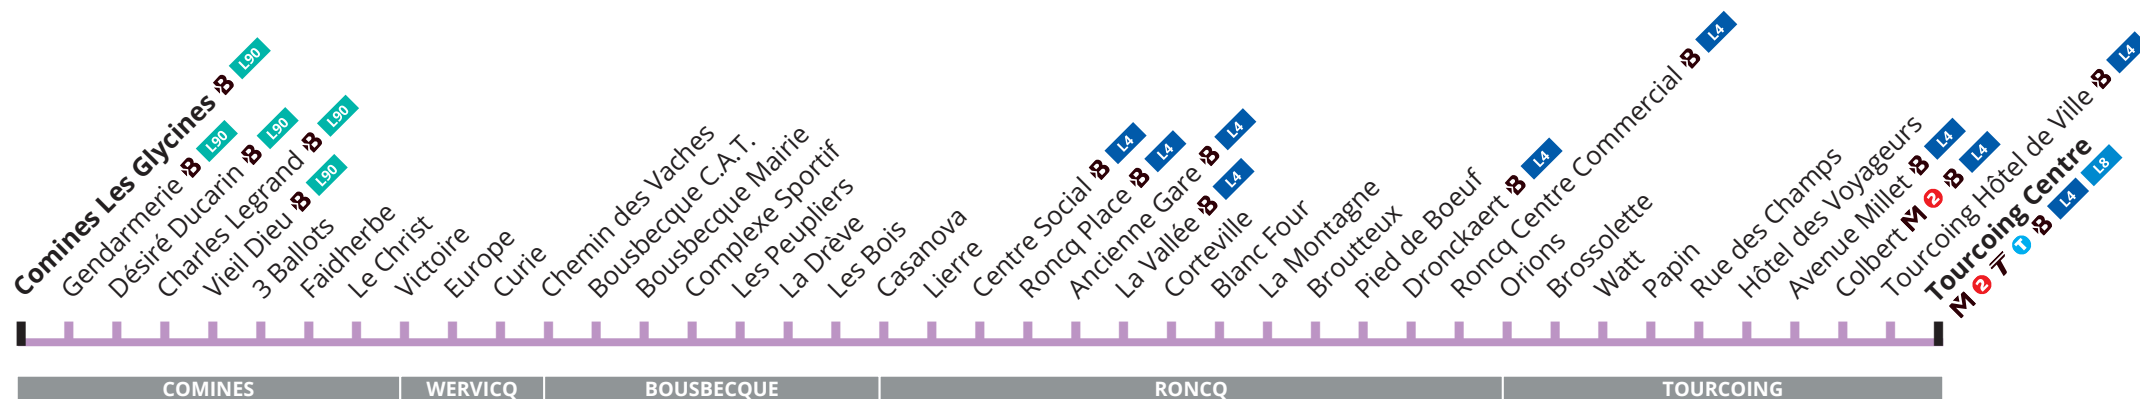

84

Direction
Tourcoing Centre

Horaires hiver 2021/2022

Dès le 3 janvier 2022

CORRESPONDANCES

M Métro ligne 2   **T** Tramway Tourcoing   **B** L4 L8 L90 Liège

Adaptation temporaire
des horaires de la ligne **84**

Flashez le QR Code pour connaître les
infos trafic de votre ligne.

www.ilevia.fr