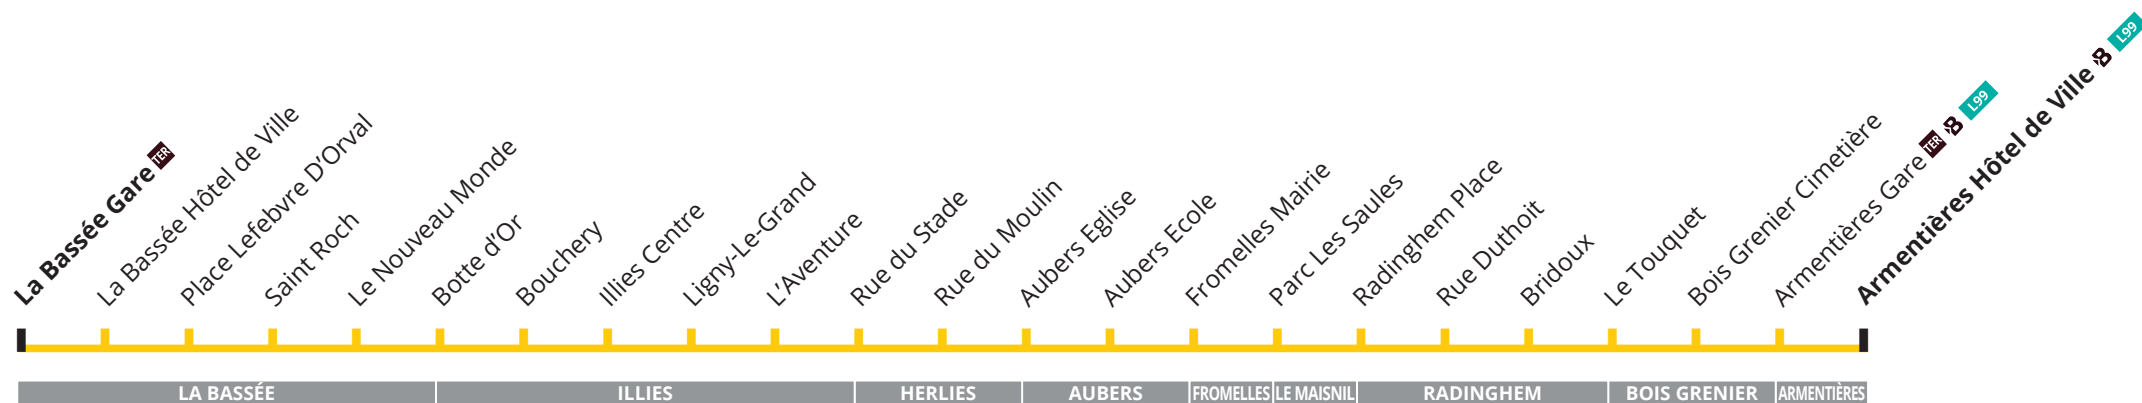

CORRESPONDANCES
Liège SNCF