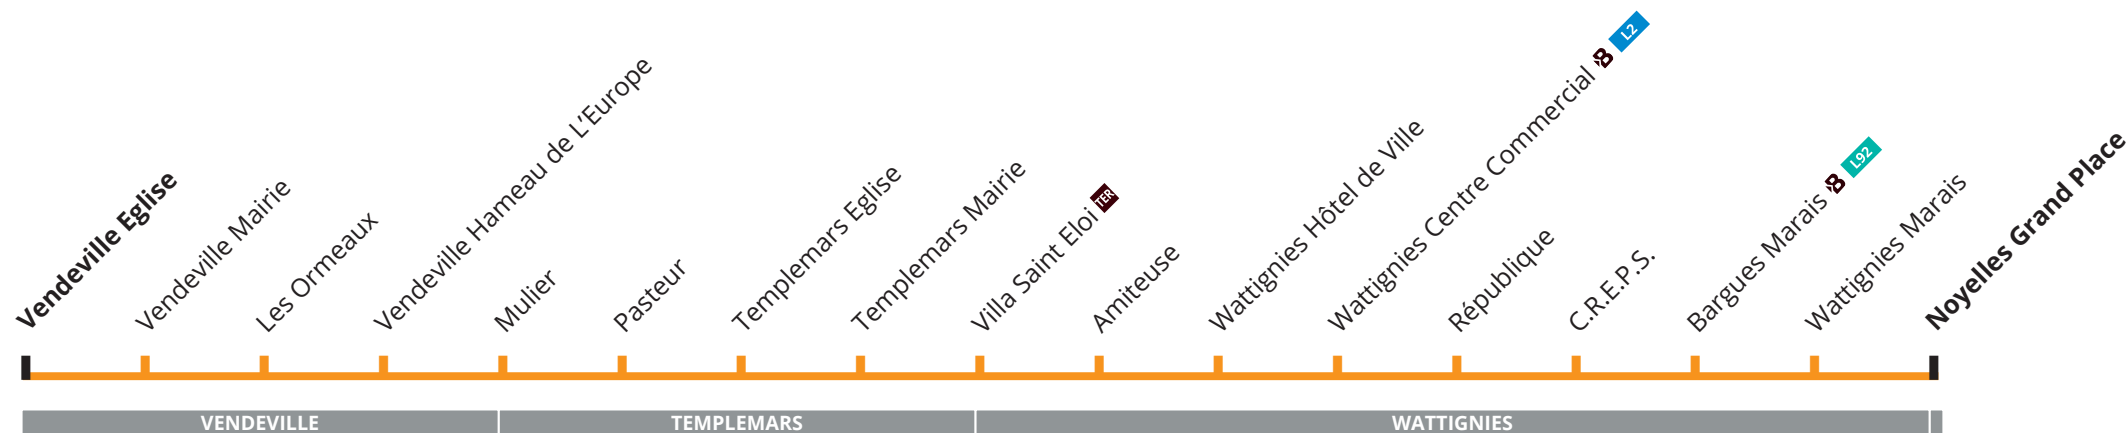

CORRESPONDANCES
B L2 L92 Liane TER SNCF