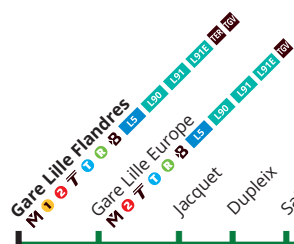

ilëvia LES TRANSPORTS DE LA MEL

16

Horaires hiver 2020/2021

à partir du 31 août 2020

Marcq Collège

Buisson

Gare Lille Europe

Gare Lille Flandres

CORRESPONDANCES Métro ligne 1/2 Tramway Roubaix / Tourcoing BLS L90 L91 L91E Liège TER SNCV

16 Du lundi au vendredi en période scolaire

Table with 24 columns (stations) and 10 rows (stations) showing departure times for the line during the school period.

Table with 24 columns (stations) and 10 rows (stations) showing arrival times for the line during the school period.

Table with 24 columns (stations) and 10 rows (stations) showing departure times for the line during the school period.

16 Du lundi au vendredi - vacances scolaires

Table with 24 columns (stations) and 10 rows (stations) showing departure times for the line during school holidays.

Table with 24 columns (stations) and 10 rows (stations) showing arrival times for the line during school holidays.