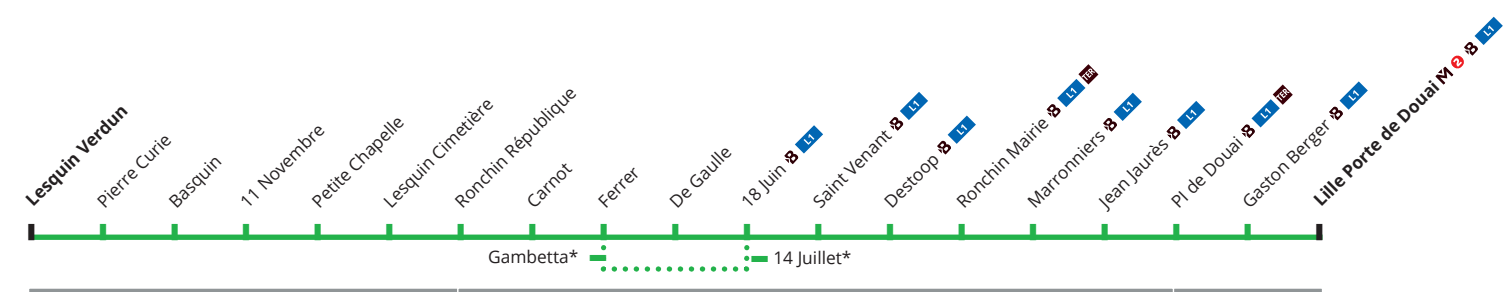

15 Vers Lille Porte de Douai

Table with columns for LESQUIN, RONCHIN, and LILLE

CORRESPONDANCES M Metro ligne 2 B L1 Liane S SNCF * dimanches et jours fériés

15 Du lundi au vendredi en période scolaire

Table with columns for stations and times from 05:25 to 10:51

Table with columns for stations and times from 11:07 to 17:21

Table with columns for stations and times from 17:01 to 17:31

15 Du lundi au vendredi - vacances scolaires

Table with columns for stations and times from 05:25 to 10:51

Table with columns for stations and times from 11:07 to 17:21

Table with columns for stations and times from 16:47 to 21:29

VACANCES SCOLAIRES: Toussaint 2020, Noël 2020, Hiver 2021, Pâques 2021, Pré été

Table with columns for stations and times from 07:58 to 20:28

Table with columns for stations and times from 20:58 to 22:18